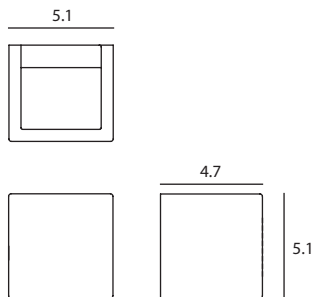

Measurement : inches

CASTLE / 2

CASTLE 堡壘

Castle Pendant Cone
 SQ-185CP
 E26 1 x Max 77W
 Gray textile wire

Materials : concrete, aluminum
 Color : concrete
 Canopy : chrome

Castle Pendant Bell
 SQ-3164CP
 E26 1 x Max 77W
 Ribbed reflector
 Gray textile wire

Materials : concrete, aluminum
 Color : concrete
 Canopy : chrome

Measurement : inches

CASTLE / 3

CASTLE 堡壘

Castle Wall S
LED OUTDOOR
 SLD-7033CWO
 LED 1 x 5W (3000K, CRI 90, 440lm)
 built-in non-dimmable driver