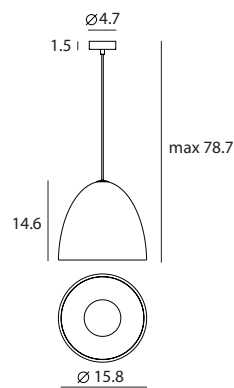

Castle Pendant XS
SG-623CP
G9 1 x Max 35W
Gray textile wire

Materials : concrete, aluminum
Color : concrete
Canopy : chrome

Castle Pendant S
SQ-7131CP
E26 1 x Max 100W
Ribbed reflector
Gray textile wire

Castle Pendant L
SQ-7133CP
E26 1 x Max 77W
Ribbed reflector, bulb cover
Gray textile wire

Materials : concrete, steel,
aluminum
Color : concrete
Canopy : chrome

CASTLE P M

UNIT:cd
AVERAGE BEAM ANGLE(50%):115.3 DE G

Measurement : inches

CASTLE / 2

CASTLE 堡壘

Castle Pendant Cone
 SQ-185CP
 E26 1 x Max 77W
 Gray textile wire

Materials : concrete, aluminum
 Color : concrete
 Canopy : chrome

Castle Pendant Bell
 SQ-3164CP
 E26 1 x Max 77W
 Ribbed reflector
 Gray textile wire

IP65

CASTLE WS
 UNIT:cd
 AVERAGE BEAM ANGLE(50%):148.5 DE G

Measurement : inches
 CASTLE / 4