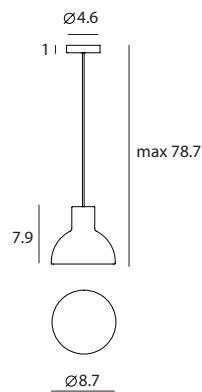

Castle Pendant L
SQ-7133CP
E26 1 x Max 77W
Ribbed reflector, bulb cover
Gray textile wire

Materials : concrete, steel,
aluminum
Color : concrete
Canopy : chrome

CASTLE P M

UNIT:cd
AVERAGE BEAM ANGLE(50%):115.3 DE G

Measurement : inches

CASTLE / 2

CASTLE 堡壘

Castle Pendant Cone
 SQ-185CP
 E26 1 x Max 77W
 Gray textile wire

Materials : concrete, aluminum
 Color : concrete
 Canopy : chrome

Castle Pendant Bell
 SQ-3164CP
 E26 1 x Max 77W
 Ribbed reflector
 Gray textile wire

Materials : concrete, aluminum
 Color : concrete
 Canopy : chrome

Measurement : inches

CASTLE / 3

CASTLE 堡壘

Castle Wall S
LED OUTDOOR
 SLD-7033CWO
 LED 1 x 5W (3000K, CRI 90, 440lm)
 built-in non-dimmable driver

IP65

CASTLE WS
 UNIT:cd
 AVERAGE BEAM ANGLE(50%):148.5 DE G

Measurement : inches
 CASTLE / 4