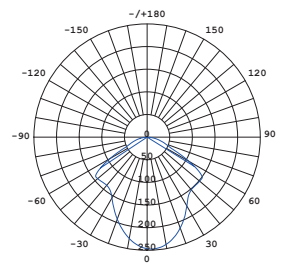

CASTLE P M

UNIT:cd
AVERAGE BEAM ANGLE(50%):115.3 DE G

Measurement : inches

CASTLE / 2