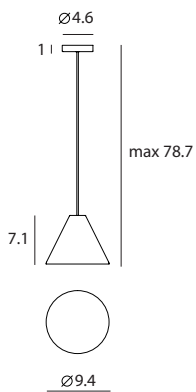

Castle Pendant L
SQ-7133CP
E26 1 x Max 77W
Ribbed reflector, bulb cover
Gray textile wire

Materials : concrete, steel,
aluminum
Color : concrete
Canopy : chrome

CASTLE P M

UNIT:cd
AVERAGE BEAM ANGLE(50%):115.3 DE G

Measurement : inches

CASTLE / 2

CASTLE 堡壘

Castle Pendant Cone
 SQ-185CP
 E26 1 x Max 77W
 Gray textile wire

Materials : concrete, aluminum
 Color : concrete
 Canopy : chrome

Castle Pendant Bell
 SQ-3164CP
 E26 1 x Max 77W
 Ribbed reflector
 Gray textile wire

IP65

CASTLE WS
 UNIT:cd
 AVERAGE BEAM ANGLE(50%):148.5 DE G

Measurement : inches
 CASTLE / 4