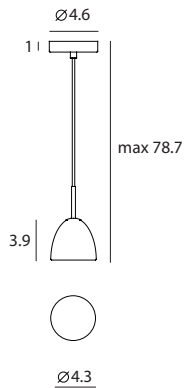

Castle Pendant XS
SG-623CP
G9 1 x Max 35W
Gray textile wire

Materials : concrete, aluminum
Color : concrete
Canopy : chrome

Castle Pendant S
SQ-7131CP
E26 1 x Max 100W
Ribbed reflector
Gray textile wire

Castle Pendant L
SQ-7133CP
E26 1 x Max 77W
Ribbed reflector, bulb cover
Gray textile wire

Materials : concrete, steel,
aluminum
Color : concrete
Canopy : chrome

CASTLE P M

UNIT:cd
AVERAGE BEAM ANGLE(50%):115.3 DE G

Measurement : inches

CASTLE / 2

CASTLE 堡壘

Castle Pendant Cone
 SQ-185CP
 E26 1 x Max 77W
 Gray textile wire

Materials : concrete, aluminum
 Color : concrete
 Canopy : chrome

Castle Pendant Bell
 SQ-3164CP
 E26 1 x Max 77W
 Ribbed reflector
 Gray textile wire

IP65

CASTLE WS
 UNIT:cd
 AVERAGE BEAM ANGLE(50%):148.5 DE G

Measurement : inches
 CASTLE / 4