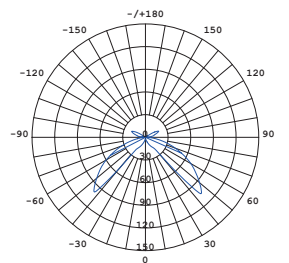

IP65

CASTLE WS
 UNIT:cd
 AVERAGE BEAM ANGLE(50%):148.5 DE G

Measurement : inches
 CASTLE / 4