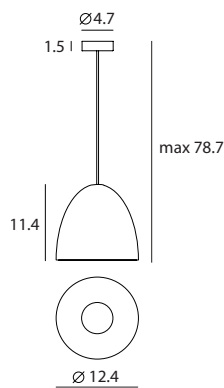

Castle Pendant M
SQ-7132CP
E26 1 x Max 100W
Ribbed reflector, bulb cover
Gray textile wire

Materials : concrete, steel,
aluminum
Color : concrete
Canopy : chrome