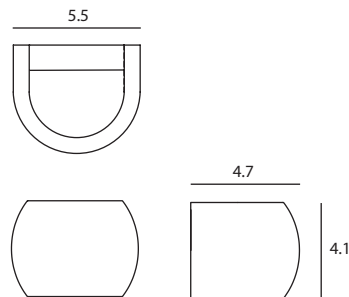

Castle Wall R
LED OUTDOOR
SLD-7034CWO
LED 1 x 5W (3000K, CRI 90, 440lm)
built-in non-dimmable driver

Materials : concrete, steel
Shade color : concrete
Canopy : shiny white

IP65