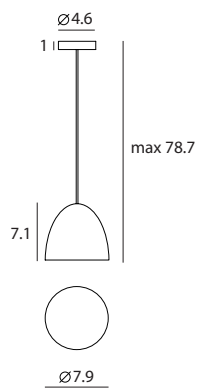

Castle Pendant XS
SG-623CP
G9 1 x Max 35W
Gray textile wire

Materials : concrete, aluminum
Color : concrete
Canopy : chrome

Castle Pendant S
SQ-7131CP
E26 1 x Max 100W
Ribbed reflector
Gray textile wire

Castle Pendant L
SQ-7133CP
E26 1 x Max 77W
Ribbed reflector, bulb cover
Gray textile wire

Materials : concrete, steel,
aluminum
Color : concrete
Canopy : chrome

CASTLE P M

UNIT:cd
AVERAGE BEAM ANGLE(50%):115.3 DE G

Measurement : inches

CASTLE / 2

CASTLE 堡壘

Castle Pendant Cone
 SQ-185CP
 E26 1 x Max 77W
 Gray textile wire

Materials : concrete, aluminum
 Color : concrete
 Canopy : chrome

Castle Pendant Bell
 SQ-3164CP
 E26 1 x Max 77W
 Ribbed reflector
 Gray textile wire

IP65

CASTLE WS
 UNIT:cd
 AVERAGE BEAM ANGLE(50%):148.5 DE G

Measurement : inches
 CASTLE / 4